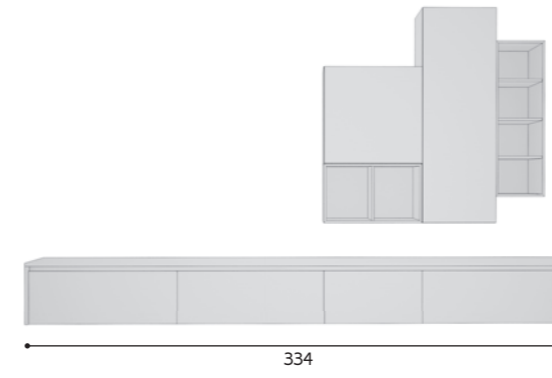

Anke pg. 34

Finiture e colori ante | Doors colours and finishes

Rovere Bianco
White Oak

Fango
Clay

Finiture e colori top | Top colours and finishes

Rovere Bianco
White Oak

Colori elementi a giorno | Open units colours

Bruno Antilope
Antelope Brown

Gola | Handle

Bianco semilucido
Semi-polished White