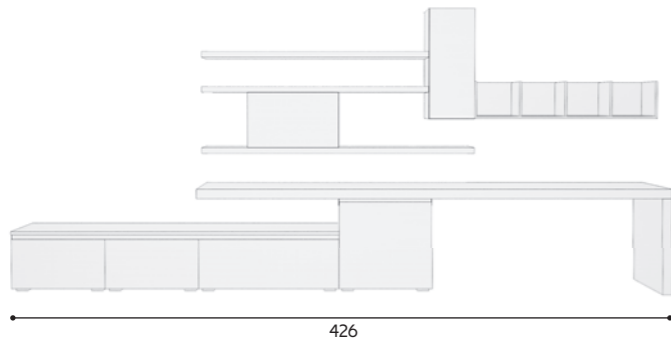

Anke pg. 36

Finiture e colori ante | Doors colours and finishes

Rovere Corteccia
Bark Oak

Bianco
White

Finiture e colori top | Top colours and finishes

Laminato bordato "ABS1" Bianco fin. Velvet
Laminate with "ABS1" edging White with Velvet finish

Rovere Corteccia
Bark Oak

Colori elementi a giorno | Open units colours

Rosso Corallo
Red Coral

Gola | Handle

Brill
Brill