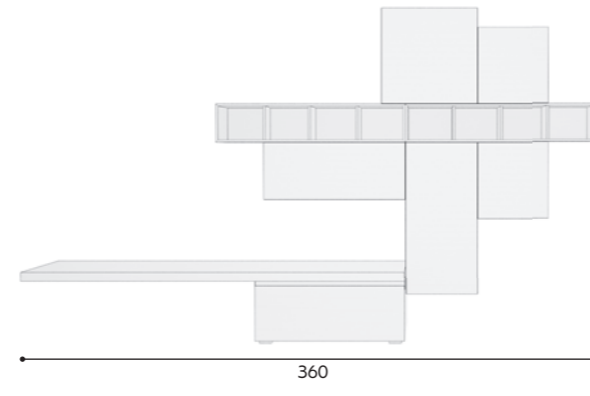

Colori elementi a giorno | Open units colours

Giallo Ambra
Yellow Amber

Gola | Handle

Brown Opaco
Matt Brown

Anke pg. 32

Finiture e colori ante | Doors colours and finishes

Rovere Bianco
White Oak

Fango
Mud