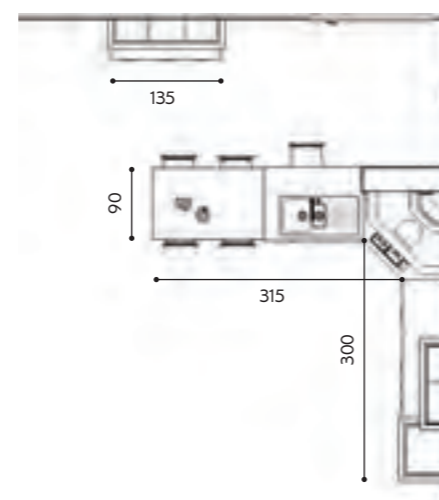

pg. 41

pg. 49

pg. 55

pg. 61

pg. 62

pg. 64

pg. 66