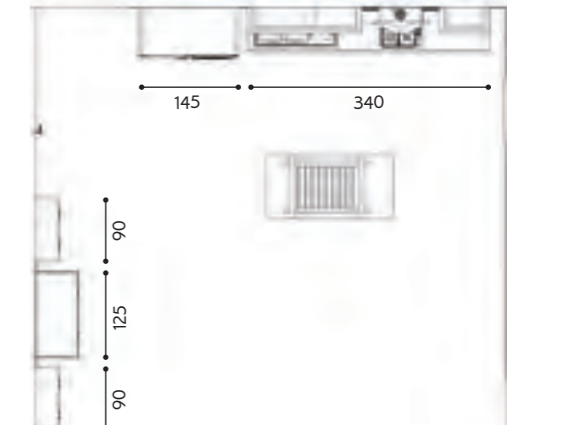

Maniglia
Handle

185 fin. ottone vecchio chiaro
185 light old brass finish