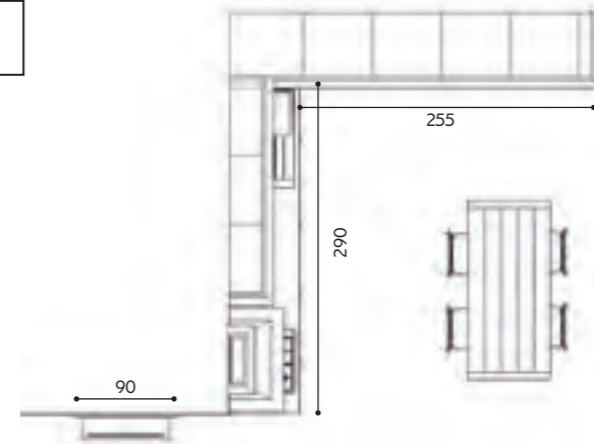

pg. 41

pg. 49

pg. 55

pg. 61

pg. 62

pg. 64

pg. 66