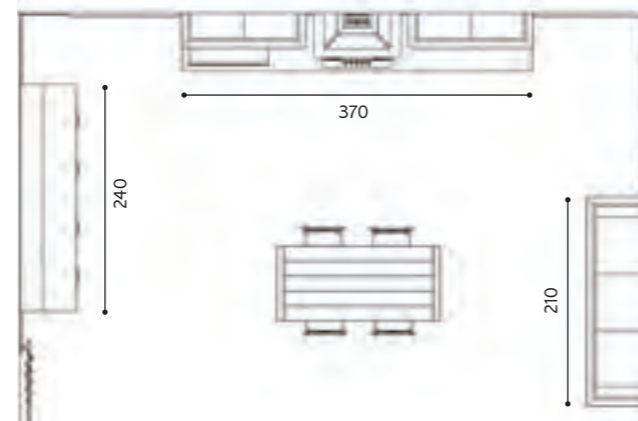

pg. 41

pg. 49

pg. 55

pg. 61

pg. 62

pg. 64

pg. 66