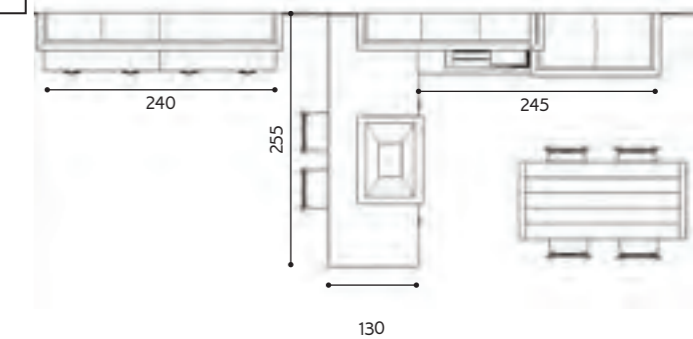

Maniglia
Handle

241 fin. Cromo satinato
241 satin chrome finish