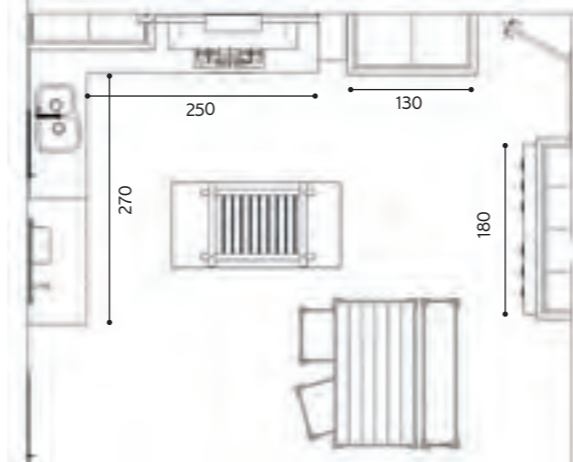

Maniglia
Handle

240 fin. Canna fucile spazzolato
240 brushed gunmetal finish