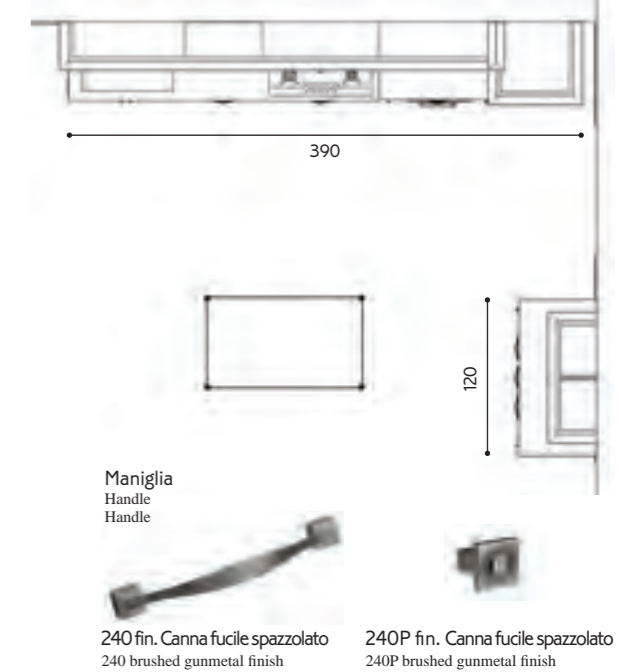

pg. 9

Finiture e colori ante
Doors colours and finishes

Rovere Naturale con nodini
Natural oak with knots

Finiture e colori top
Top colours and finishes

Granito h4 profilo "S" Matrix spazzolato
Granite h4 "S" profile brushed Matrix