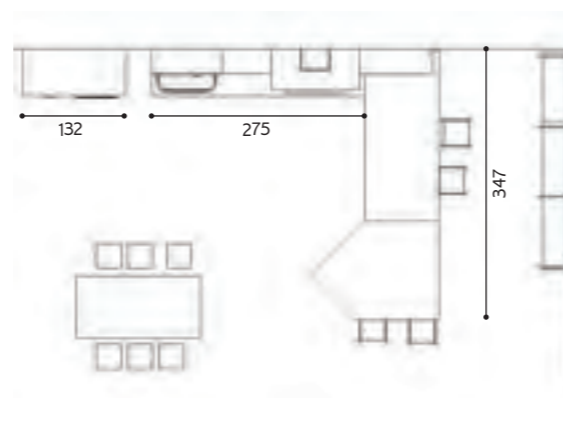

Area Tecnica

TECHNICAL AREA

Nelle prossime pagine sono presenti schede descrittive delle composizioni cucina e living del modello KYRA TELAIO proposte in questo catalogo. Uno strumento per facilitarti nella scelta delle finiture, degli abbinamenti e delle dimensioni per un adeguato inserimento dei nostri prodotti nell'ambiente in cui verranno installati.

The following pages feature data sheets that describe the KYRA FRAME kitchen and living room compositions presented in this catalogue. This tool is designed to help you choose finishes, combinations and dimensions to allow our products to fit correctly into the areas they are to be installed in.

pg. 6

pg. 12

pg. 18

pg. 24