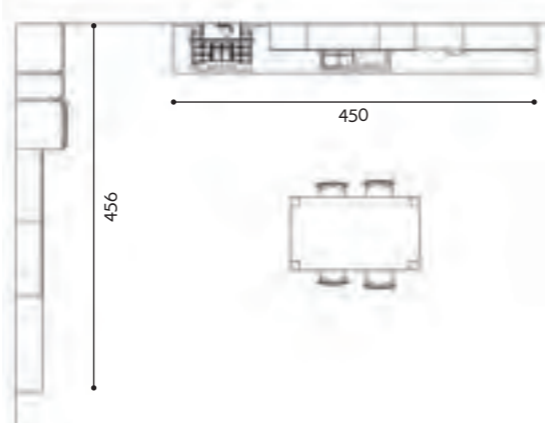

Area Tecnica

TECHNICAL AREA

Nelle prossime pagine sono presenti schede descrittive delle composizioni cucina e living del modello KYRA TELAIO proposte in questo catalogo. Uno strumento per facilitarti nella scelta delle finiture, degli abbinamenti e delle dimensioni per un adeguato inserimento dei nostri prodotti nell'ambiente in cui verranno installati.

The following pages feature data sheets that describe the KYRA FRAME kitchen and living room compositions presented in this catalogue. This tool is designed to help you choose finishes, combinations and dimensions to allow our products to fit correctly into the areas they are to be installed in.

pg. 6

pg. 12

pg. 18

pg. 24