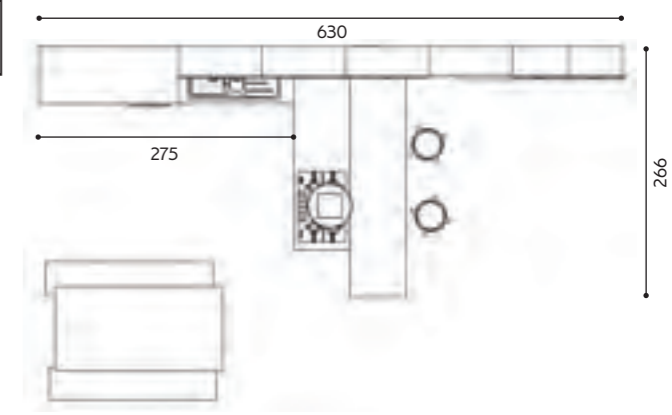

Area Tecnica

TECHNICAL AREA

Nelle prossime pagine sono presenti schede descrittive delle composizioni cucina e living del modello KYRA TELAIO proposte in questo catalogo. Uno strumento per facilitarti nella scelta delle finiture, degli abbinamenti e delle dimensioni per un adeguato inserimento dei nostri prodotti nell'ambiente in cui verranno installati.

The following pages feature data sheets that describe the KYRA FRAME kitchen and living room compositions presented in this catalogue. This tool is designed to help you choose finishes, combinations and dimensions to allow our products to fit correctly into the areas they are to be installed in.

pg. 6

pg. 12

pg. 18

pg. 24