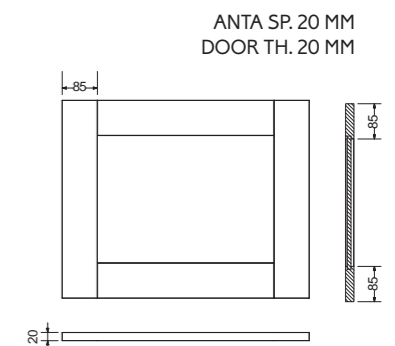

kyra telaio

melaminico sp. 20 mm

kyra frame

melamine th. 20 mm

BRIDGE ^{cod.} **K25**

NECK ^{cod.} **KG5**

ante a telaio finitura sincro poro effetto vintage
frame doors with sync pore finish vintage effect

PREZZI LISTINO KYRA (BRIDGE o NECK)
FASCIA "B" LACCATO
PRICES LIST LACQUERED KYRA (BRIDGE or NECK) BAND "B"

Finiture e Colori Kyra Telaio

FINISHES AND COLOURS KYRA FRAME

La vasta gamma proposta da CREO Kitchens di finiture, dall'aspetto tattile e visivo, raffinato e seducente e dei colori declinati in proposte attuali ed emozionali, permettono di creare l'identità della tua cucina. Tatto e vista interagiscono nella personalizzazione del tuo ambiente cucina.

The vast range of finishes offered by Creo Kitchens, with refined tactile and visual qualities and contemporary and exciting colours allow you to create your kitchen's identity. Touch and sight interact to customise your kitchen area.

colori in pronta consegna
available colours

ante a telaio finitura sincro poro effetto vintage
con vetro stampato Screen

frame sync pore finish vintage effect and Screen printed glass

PREZZI LISTINO KYRA (BRIDGE o NECK)
POLIMERICO OPACO
PRICE LIST POLYMERIC MATT KYRA (BRIDGE or NECK)

colori in pronta consegna
available colours