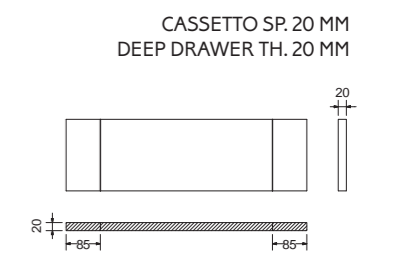

kyra telaio

melaminico sp. 20 mm

kyra frame

melamine th. 20 mm

BRIDGE ^{cod.} **K25**

NECK ^{cod.} **KG5**

ante a telaio finitura sincro poro effetto vintage
frame doors with sync pore finish vintage effect

PREZZI LISTINO KYRA (BRIDGE o NECK)
FASCIA "B" LACCATO
PRICES LIST LACQUERED KYRA (BRIDGE or NECK) BAND "B"

Finiture e Colori Kyra Telaio

FINISHES AND COLOURS KYRA FRAME

La vasta gamma proposta da CREO Kitchens di finiture, dall'aspetto tattile e visivo, raffinato e seducente e dei colori declinati in proposte attuali ed emozionali, permettono di creare l'identità della tua cucina. Tatto e vista interagiscono nella personalizzazione del tuo ambiente cucina.

The vast range of finishes offered by Creo Kitchens, with refined tactile and visual qualities and contemporary and exciting colours allow you to create your kitchen's identity. Touch and sight interact to customise your kitchen area.

colori in pronta consegna
available colours

ante a telaio finitura sincro poro effetto vintage
con vetro stampato Screen

frame sync pore finish vintage effect and Screen printed glass

PREZZI LISTINO KYRA (BRIDGE o NECK)
POLIMERICO OPACO
PRICE LIST POLYMERIC MATT KYRA (BRIDGE or NECK)

colori in pronta consegna
available colours