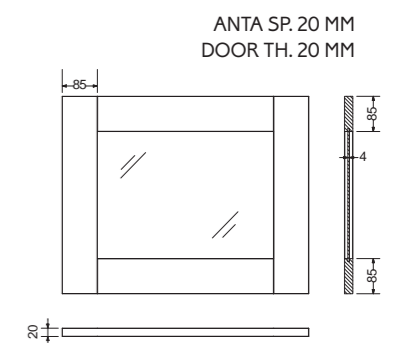

kyra telaio

melaminico sp. 20 mm

kyra frame

melamine th. 20 mm

BRIDGE ^{cod.} **K25**

NECK ^{cod.} **KG5**

ante a telaio finitura sincro poro effetto vintage
frame doors with sync pore finish vintage effect

PREZZI LISTINO KYRA (BRIDGE o NECK)
FASCIA "B" LACCATO
PRICES LIST LACQUERED KYRA (BRIDGE or NECK) BAND "B"

Finiture e Colori Kyra Telaio

FINISHES AND COLOURS KYRA FRAME

La vasta gamma proposta da CREO Kitchens di finiture, dall'aspetto tattile e visivo, raffinato e seducente e dei colori declinati in proposte attuali ed emozionali, permettono di creare l'identità della tua cucina. Tatto e vista interagiscono nella personalizzazione del tuo ambiente cucina.

The vast range of finishes offered by Creo Kitchens, with refined tactile and visual qualities and contemporary and exciting colours allow you to create your kitchen's identity. Touch and sight interact to customise your kitchen area.

colori in pronta consegna
available colours

ante a telaio finitura sincro poro effetto vintage
con vetro stampato Screen

frame sync pore finish vintage effect and Screen printed glass

PREZZI LISTINO KYRA (BRIDGE o NECK)
POLIMERICO OPACO
PRICE LIST POLYMERIC MATT KYRA (BRIDGE or NECK)

colori in pronta consegna
available colours