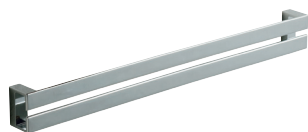

### DI SERIE STANDARD

Maniglia F499 finitura cromo  
passo 160 mm  
passo 64 mm solo per anta L 15

Handle F499 chrome finish  
centre-to-centre distance 160 mm  
centre-to-centre distance 64 mm for door W 15

### A RICHIESTA ON REQUEST

Maniglia F466 finitura cromo  
passo 160 mm  
passo 64 mm solo per anta L 15

Handle F466 chrome finish  
centre-to-centre distance 160 mm  
centre-to-centre distance 64 mm for door W 15

### A RICHIESTA ON REQUEST

Maniglia K01 finitura cromo  
passo 160 mm  
passo 64 mm solo per anta L 15

Handle K01 chrome finish  
centre-to-centre distance 160 mm  
centre-to-centre distance 64 mm for door W 15

### A RICHIESTA ON REQUEST

Maniglia 502 finitura cromo  
anta L 15 → passo 64 mm  
anta da L 30 a L 45 → passo 160 mm  
anta da L 60 a L 120 → passo 320 mm

Handle 502 chrome finish  
door W 15 → centre-to-centre distance 64 mm  
door from W 30 to W 45 → centre-to-centre distance 160 mm  
door from W 60 to W 90 → centre-to-centre distance 320 mm